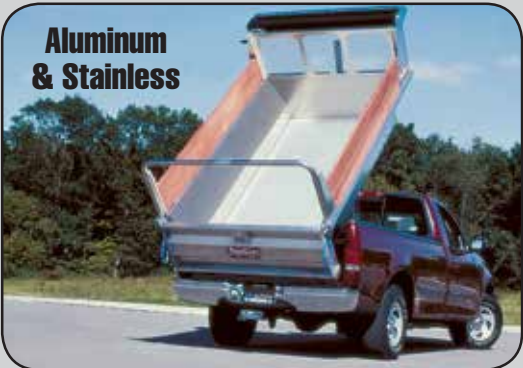

Tools for the Professional